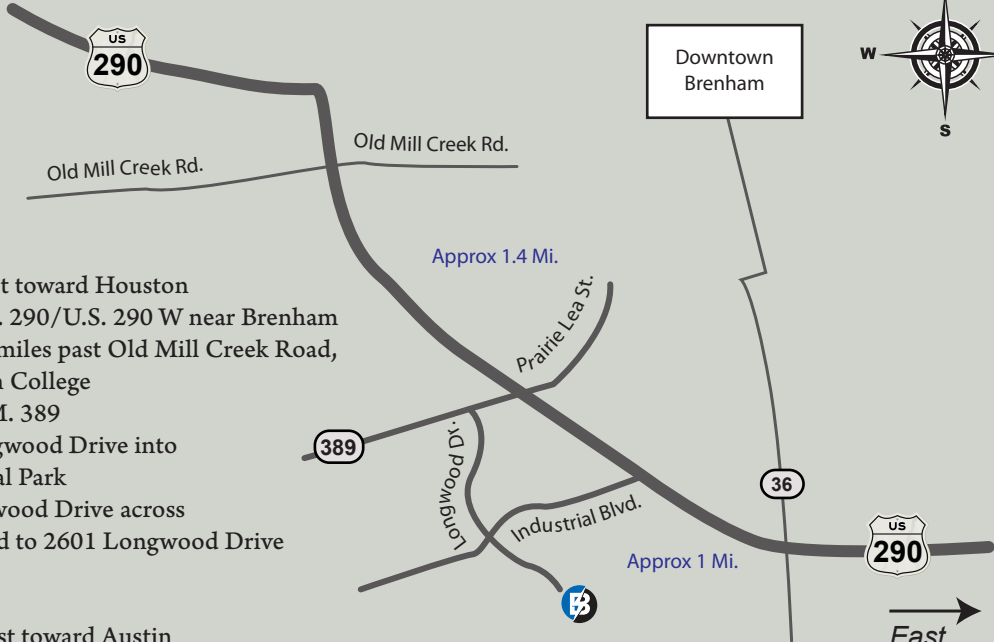

West

### From the west

- Follow U.S. 290 east toward Houston
- Bear right onto U.S. 290/U.S. 290 W near Brenham
- Approximately 1.4 miles past Old Mill Creek Road, exit F.M. 389/Blinn College
- Turn right onto F.M. 389
- Turn left onto Longwood Drive into Southwest Industrial Park
- Continue on Longwood Drive across Industrial Boulevard to 2601 Longwood Drive

### From the east

- Follow U.S. 290 west toward Austin
- Approximately 1 mile past Texas 36 in Brenham, exit F.M. 389/Blinn College/Industrial Park
- Turn left onto FM 389
- Turn left onto Longwood Drive into Southwest Industrial Park
- Continue on Longwood Drive across Industrial Boulevard to 2601 Longwood Drive

East

1000 ft.